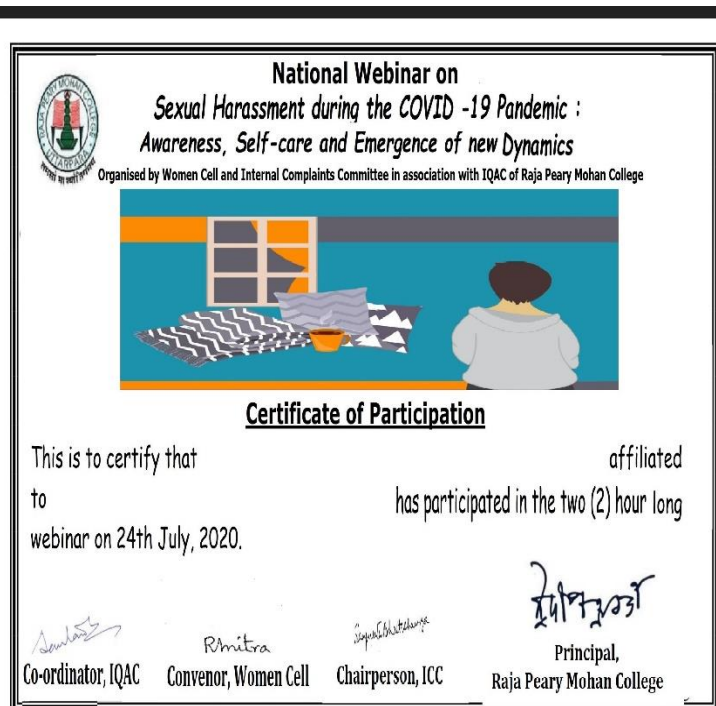

REPORT OF WOMEN CELL

SESSION 2020-2021

Mitali - - - - the Women Cell of Raja Peary Mohan College was established in 2012. The primary mission of Mitali is to provide a gender-neutral environment so as to ensure basic right to work and study with dignity and to promote gender sensitization among staff and students of the institution. Women Cell aims at accomplishing gender equality, preventing gender discrimination and promoting a social, physical and psychological environment that is congenial for all. Women Cell, thus, plays an active role in gender sensitization and gender related issues. Activities of women cell are varied and diverse ranging from promotion of gender equality and gender sensitization to promotion of social awareness among women regarding health, hygiene and other issues. Women Cell organizes Health Camp in association with eminent organizations like Frank Ross, for routine health check-up of the girl students and women staff of the college. Varied Workshops ranging from stress management to self-defence techniques and seminars/webinars on gender issues like sexual harassment are organized by Women Cell. Cultural programmes are also organized by the Cell to celebrate Women's Day, Mother's Day etc. With active participation of students, Women Cell undertakes various programmes related to community service, self-defence of girls and soft skill development programmes. Women Cell also publishes an annual bi-lingual magazine 'Ardhek Prithibi' on gender related issues.

24th July 2020

Women Cell has organized a Webinar on Sexual Harassment during Covid 19 pandemic in association with Internal Complaints Committee and Internal Quality Assurance Cell of Raja Peary Mohan College. The main spirit of the webinar lies in inculcating awareness on sexual harassment in the context of the Covid 19 pandemic and possible precautionary measures that might be taken.