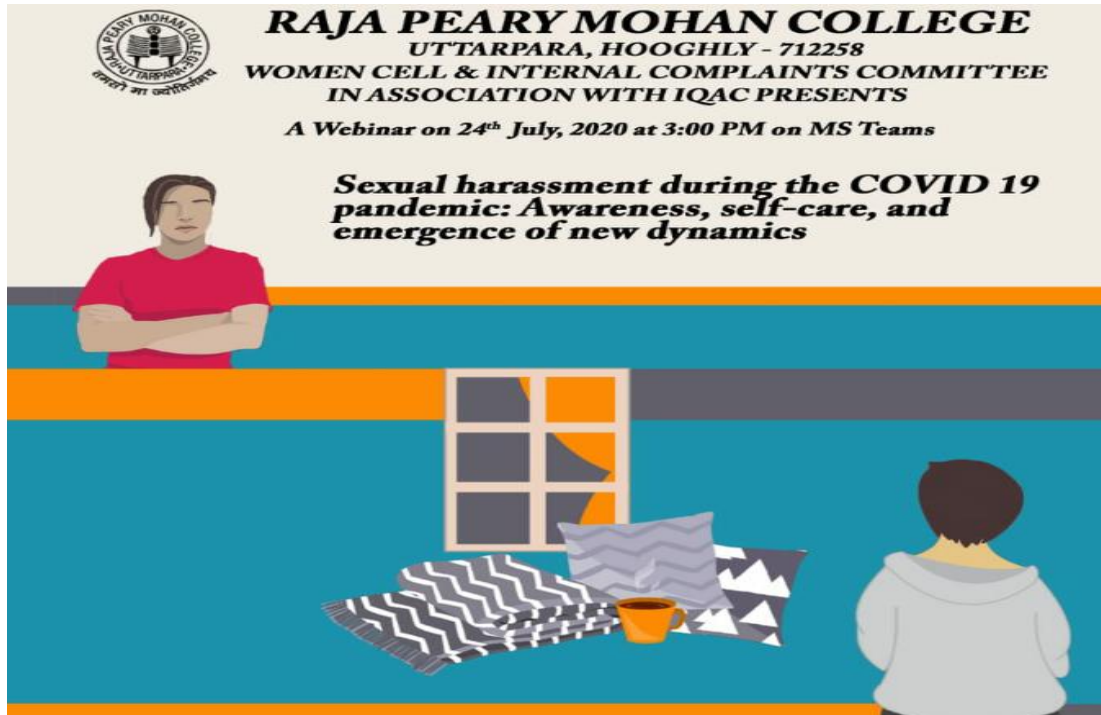

REPORT OF WOMEN CELL

SESSION 2020-2021

Mitali - - - - the Women Cell of Raja Peary Mohan College was established in 2012. The primary mission of Mitali is to provide a gender-neutral environment so as to ensure basic right to work and study with dignity and to promote gender sensitization among staff and students of the institution. Women Cell aims at accomplishing gender equality, preventing gender discrimination and promoting a social, physical and psychological environment that is congenial for all. Women Cell, thus, plays an active role in gender sensitization and gender related issues. Activities of women cell are varied and diverse ranging from promotion of gender equality and gender sensitization to promotion of social awareness among women regarding health, hygiene and other issues. Women Cell organizes Health Camp in association with eminent organizations like Frank Ross, for routine health check-up of the girl students and women staff of the college. Varied Workshops ranging from stress management to self-defence techniques and seminars/webinars on gender issues like sexual harassment are organized by Women Cell. Cultural programmes are also organized by the Cell to celebrate Women's Day, Mother's Day etc. With active participation of students, Women Cell undertakes various programmes related to community service, self-defence of girls and soft skill development programmes. Women Cell also publishes an annual bi-lingual magazine 'Ardhek Prithibi' on gender related issues.

24th July 2020

Women Cell has organized a Webinar on Sexual Harassment during Covid 19 pandemic in association with Internal Complaints Committee and Internal Quality Assurance Cell of Raja Peary Mohan College. The main spirit of the webinar lies in inculcating awareness on sexual harassment in the context of the Covid 19 pandemic and possible precautionary measures that might be taken.